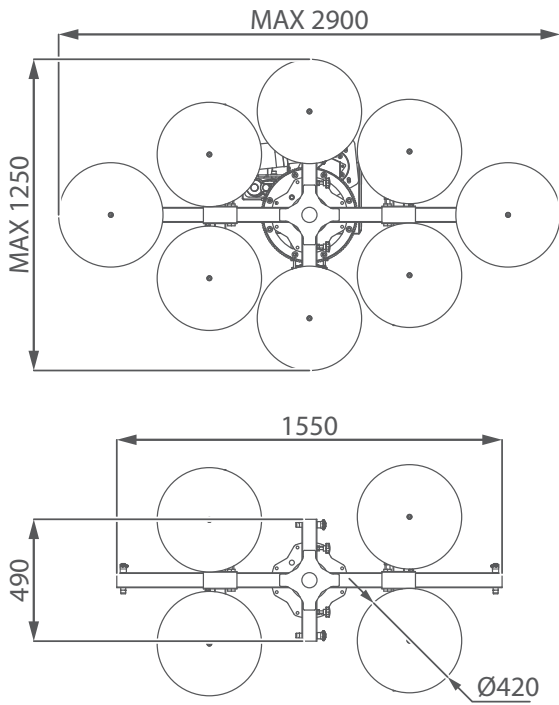

800 KG MAX CAPACITY

(8 pads installed)

VACUUM PUMP

- ✓ Double vacuum circuit
- ✓ Up to eight pads
- ✓ Safety vacuum seal

TRANSPORT TRAY

- ✓ Practical and sturdy
- ✓ Easy to install
- ✓ Big tool box

BATTERY

- ✓ Completely electric
- ✓ Spare battery on transport tray
- ✓ Battery charging dock

DIMENSIONS (mm)

SCAN FOR MORE
TECHNICAL DATA

	Kg
JVM800R (with 4 vacuum pads)	220
Extra pad	5,5

MOVEMENTS